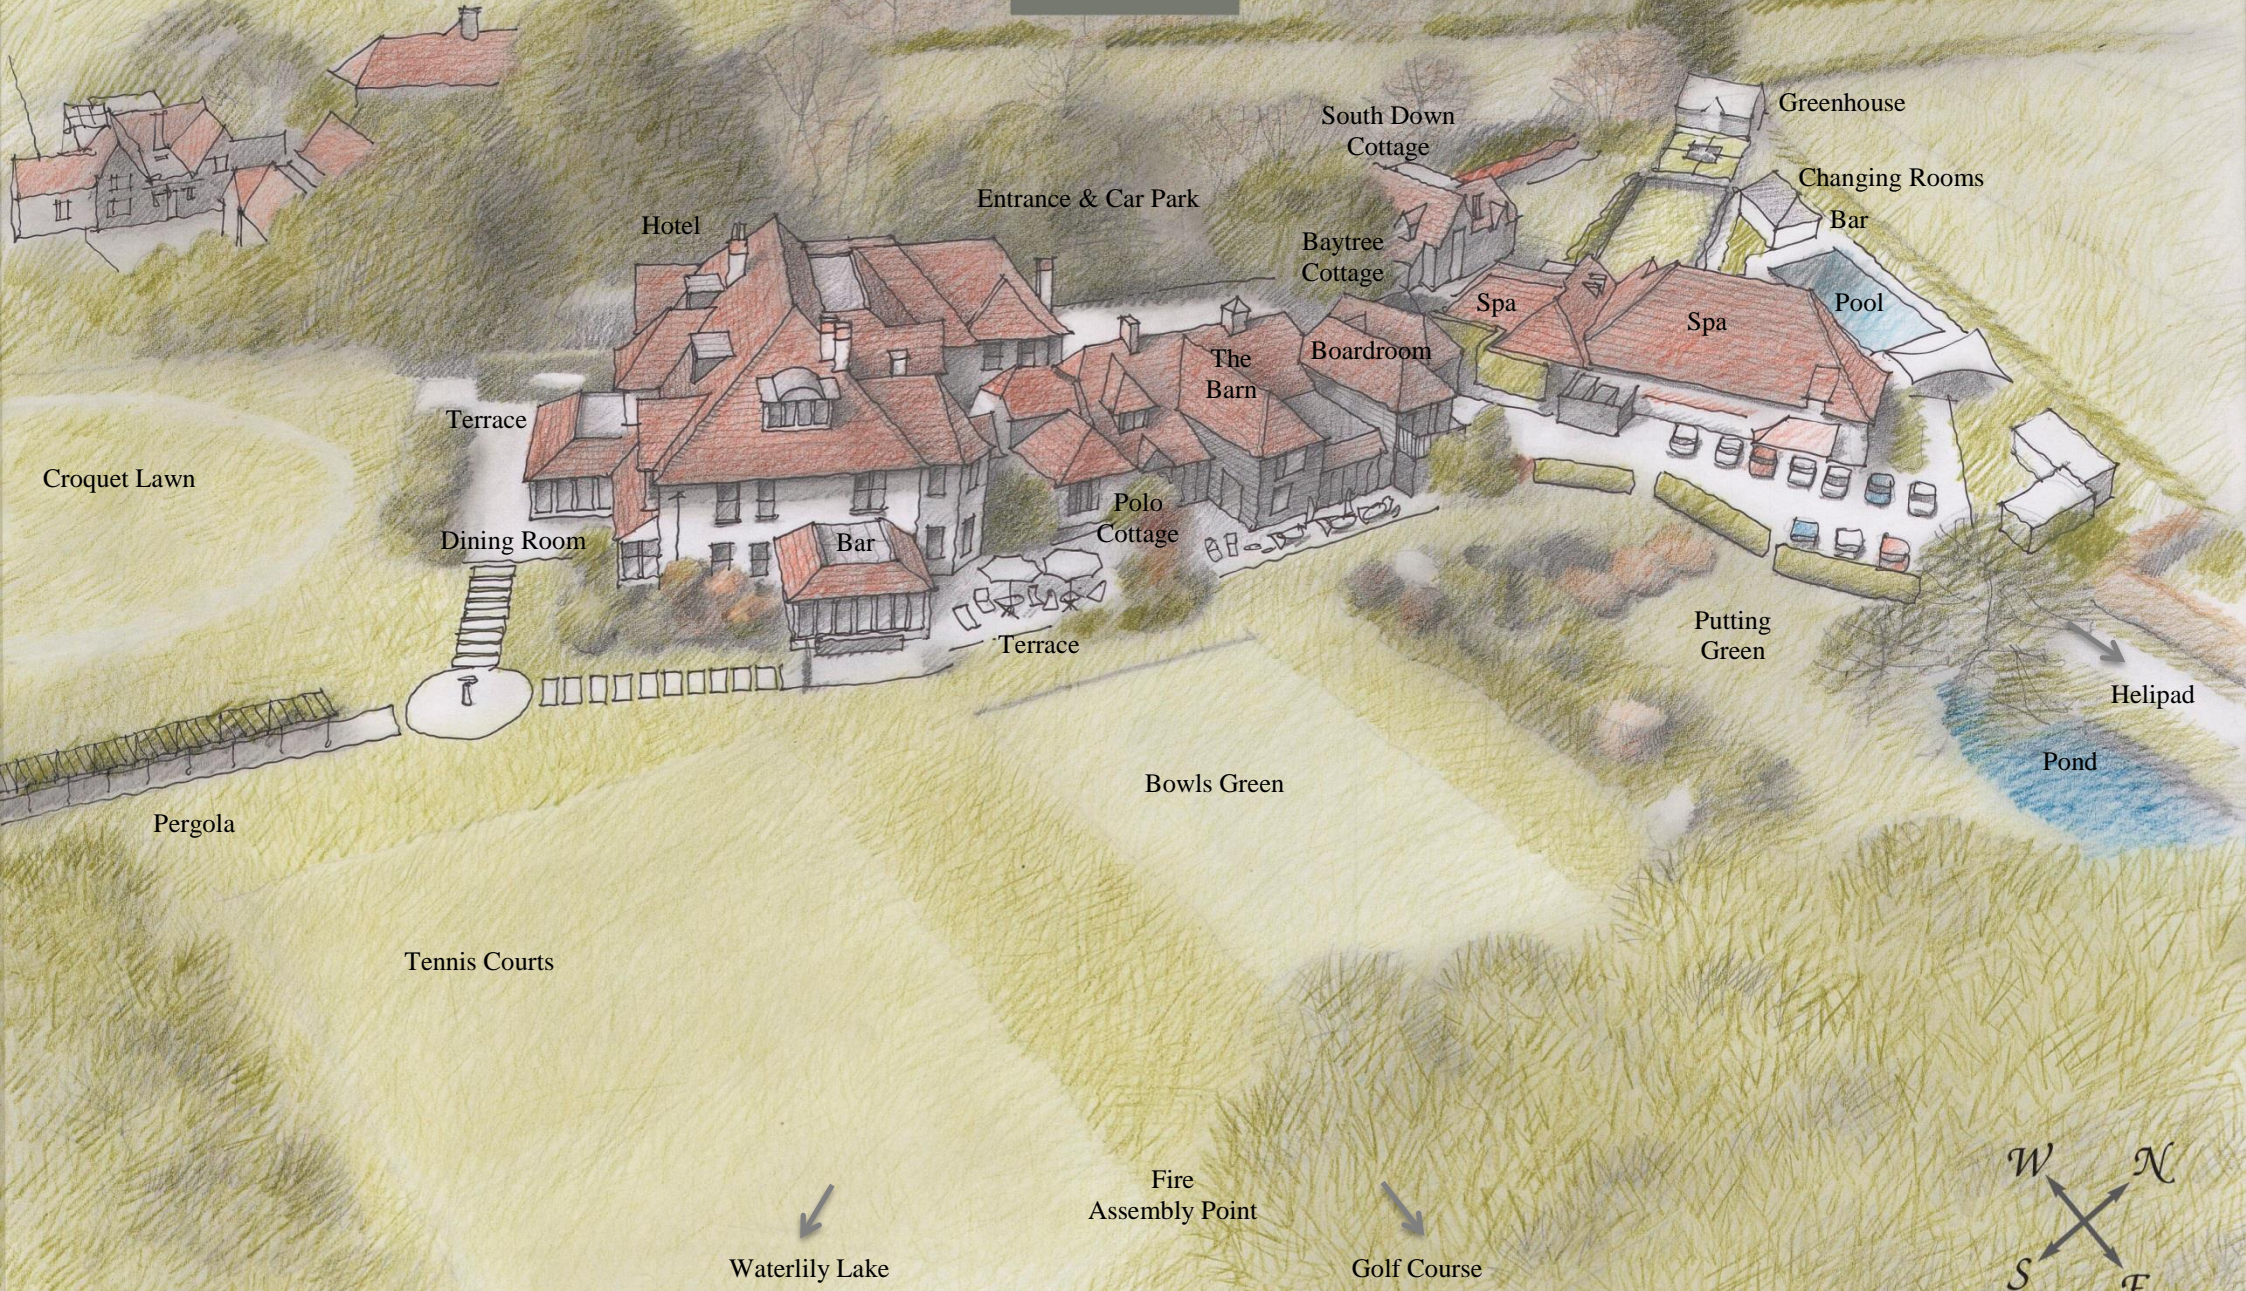

Cocking

Midhurst

PARK HOUSE

HOTEL & SPA

Croquet Lawn

Terrace

Dining Room

Pergola

Tennis Courts

Waterlily Lake

Entrance & Car Park

Hotel

Bar

Terrace

Polo Cottage

Bowls Green

Fire Assembly Point

South Down Cottage

Baytree Cottage

The Barn

Boardroom

Spa

Spa

Pool

Changing Rooms

Bar

Greenhouse

Putting Green

Pond

Helipad

Golf Course